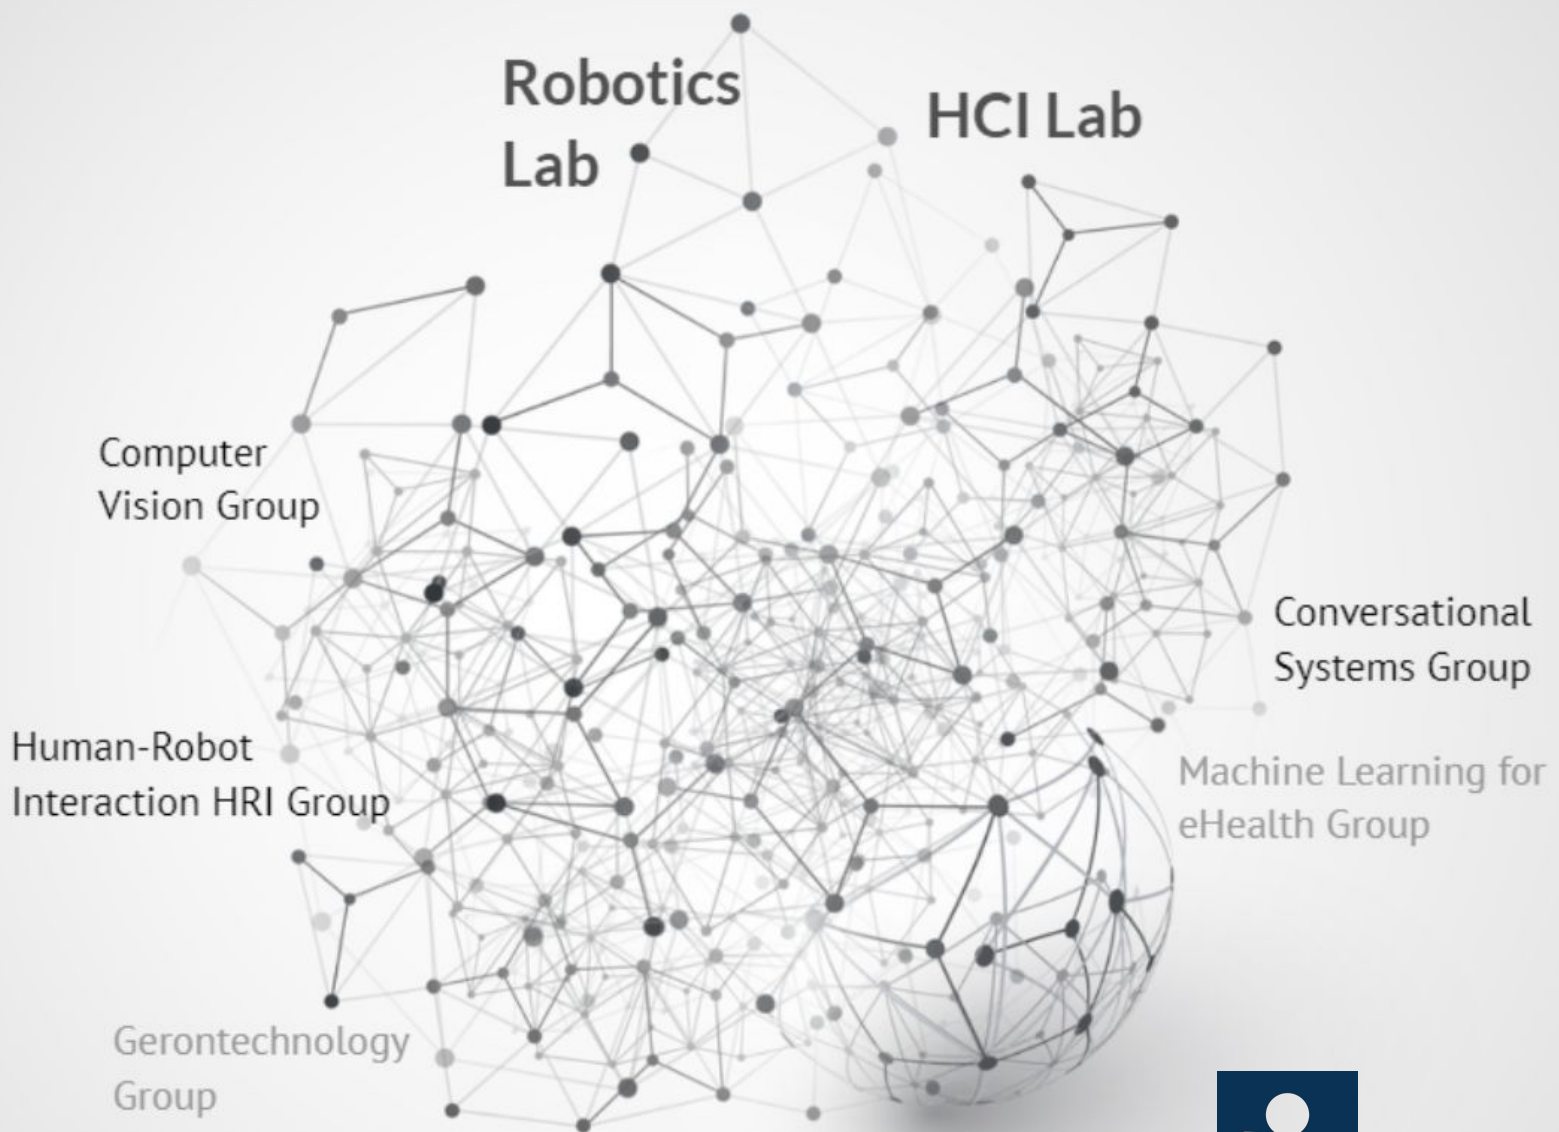

2021 CALENDAR

جامعة الفيصل
Alfaisal University

Alfaisal University's Artificial Intelligence AI Center